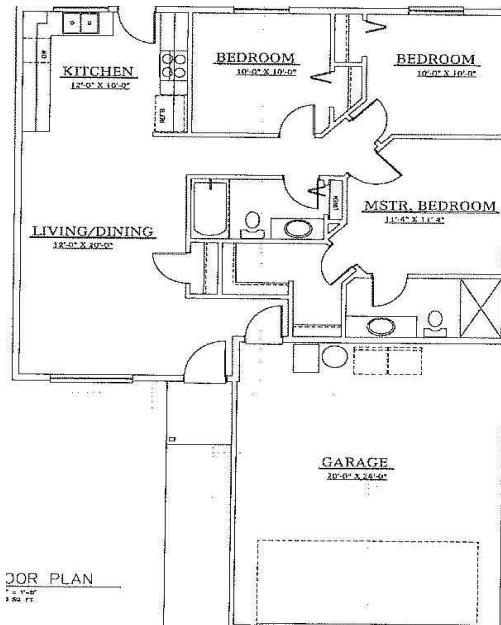

ROTH BUILT *HOMES*

Ask About 100%
Financing Options
& Lender
Contributions!

729 Meadowlawn Pl (Lot 523)

\$179,950

NW Realty Group

Michael J. McKillion

Cell: (503) 730-3388

Office: (503) 620-3100 Ext 111