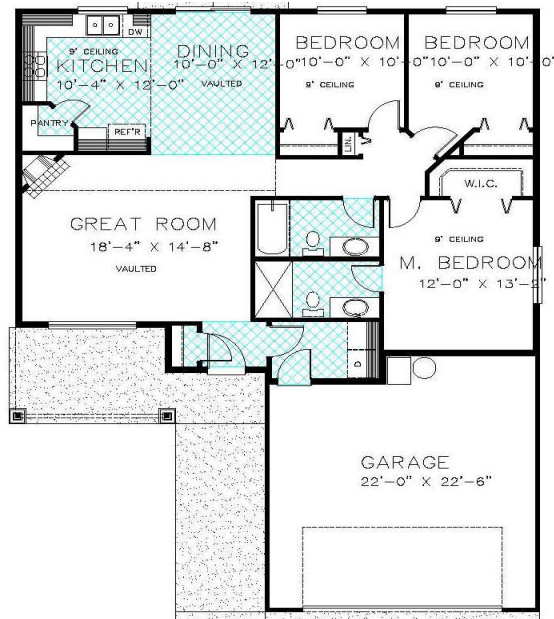

ROTH BUILT *HOMES*

Ask About 100%
Financing Options
& Lender
Contributions!

770 Meadowlawn Pl (Lot 533)

\$199,950

- 1287 SF
- 3 BR / 2 BA
- Wood Cabinetry
- Stainless Appliances
- Pantry
- Wood Wrapped Windows
- Great Room Plan
- Gas Fireplace
- Front Landscaping
- Start Packing!
- Complete March 2010