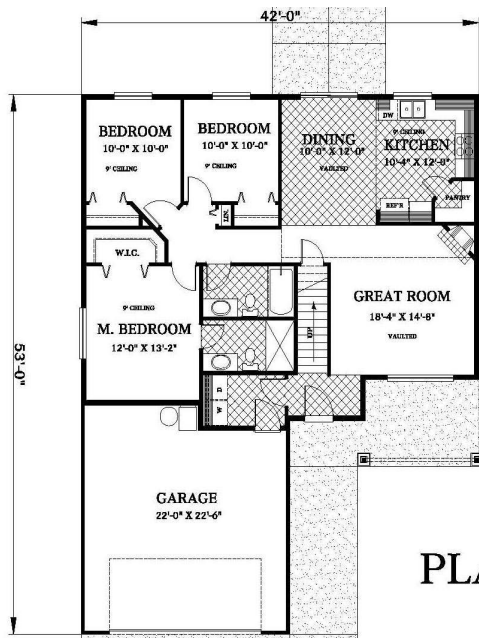

ROTH BUILT *HOMES*

Ask About 100% Financing Options & Lender Contributions!

**612 June Dr (Lot 548)~1917 Square Feet
\$219,950**

630 SF Bonus & 4th Bedroom

NW Realty Group

Michael J. McKillion

Cell: (503) 730-3388