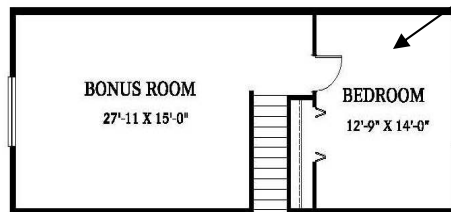

ROTH BUILT *HOMES*

Ask About 100% Financing Options & Lender Contributions!

**612 June Dr (Lot 548)~1917 Square Feet
\$219,950**

630 SF Bonus & 4th Bedroom

NW Realty Group

Michael J. McKillion

Cell: (503) 730-3388