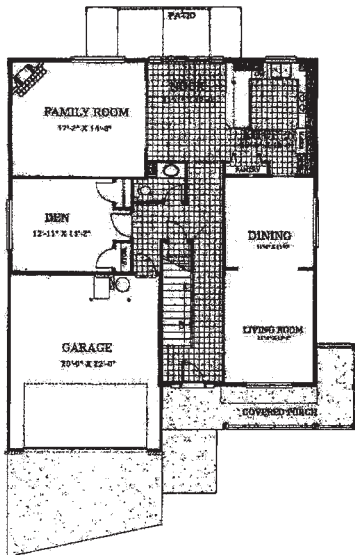

CCB# 123159

Roth Estates — Dallas

Similar To

2754 SF

- ◆ 5 Bedrooms
- ◆ 3 Bathrooms
- ◆ 9 Foot Ceilings

Standard Features Include:

- ◆ Professional Series Appliances with Refrigerator
- ◆ Slab Granite Countertops in Kitchen and Baths
- ◆ Undercounter Kitchen Sink
- ◆ 42" Upper Cabinets with Choices of 4 colors
- ◆ Hardwood Floors
- ◆ Tile Floors in Bathrooms
- ◆ Gas Fireplace
- ◆ Craftsman-style Trim
- ◆ 92% Efficient Furnaces plus Air Conditioning
- ◆ Full Landscaping with Underground Sprinklers
- ◆ Backyard Fencing
- ◆ 8-Foot Garage Doors with Windows
- ◆ Exterior Brick Accents