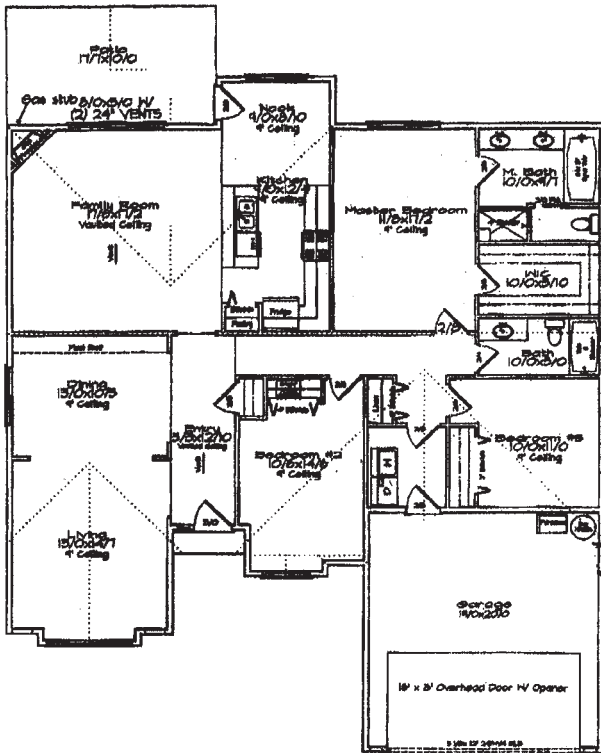

Prices, Specs and Plans Subject to Change Without Notice Contact agent for details.

CCB# 123159

Roth Estates — Dallas

- ◆ 3 Bedrooms
- ◆ 2 Bathrooms
- ◆ 9 Foot Ceilings

Similar To

2014 SF

Standard Features Include: