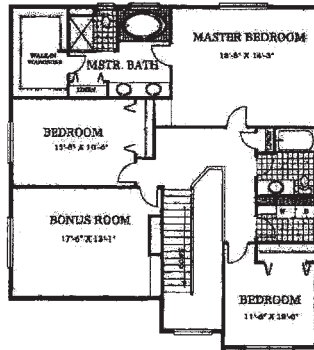

CCB# 123159

Roth Estates — Dallas

Similar To

2754 SF

- ◆ 5 Bedrooms
- ◆ 3 Bathrooms
- ◆ 9 Foot Ceilings

Standard Features Include:

- ◆ Professional Series Appliances with Refrigerator
- ◆ Slab Granite Countertops in Kitchen and Baths
- ◆ Undercounter Kitchen Sink
- ◆ 42" Upper Cabinets with Choices of 4 colors
- ◆ Hardwood Floors
- ◆ Tile Floors in Bathrooms
- ◆ Gas Fireplace
- ◆ Craftsman-style Trim
- ◆ 92% Efficient Furnaces plus Air Conditioning
- ◆ Full Landscaping with Underground Sprinklers
- ◆ Backyard Fencing
- ◆ 8-Foot Garage Doors with Windows
- ◆ Exterior Brick Accents