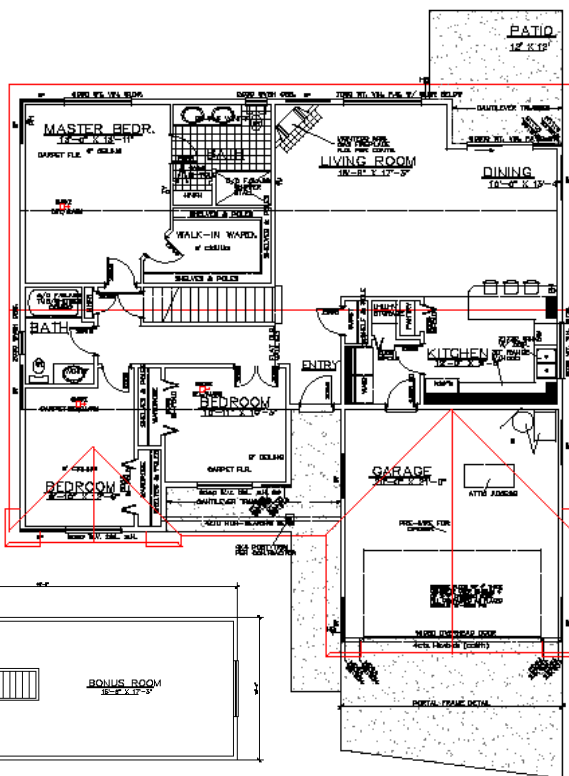

CCB# 123159

Roth Estates — Dallas

- ◆ 3 Bedrooms + Bonus Rm
- ◆ 2 Bathrooms
- ◆ 9 Foot Ceilings
- ◆ Room for RV Pad

2439 SF — \$289,950

Standard Features Include:

- ◆ Professional Series Appliances with Refrigerator
- ◆ Slab Granite Countertops in Kitchen and Baths
- ◆ Undercounter Kitchen Sink
- ◆ 42" Upper Cabinets with Choices of 4 colors
- ◆ Hardwood Floors
- ◆ Tile Floors in Bathrooms
- ◆ Gas Fireplace
- ◆ Craftsman-style Trim
- ◆ 92% Efficient Furnaces plus Air Conditioning
- ◆ Full Landscaping with Underground Sprinklers
- ◆ Backyard Fencing
- ◆ 8-Foot Garage Doors with Windows
- ◆ Exterior Brick Accents