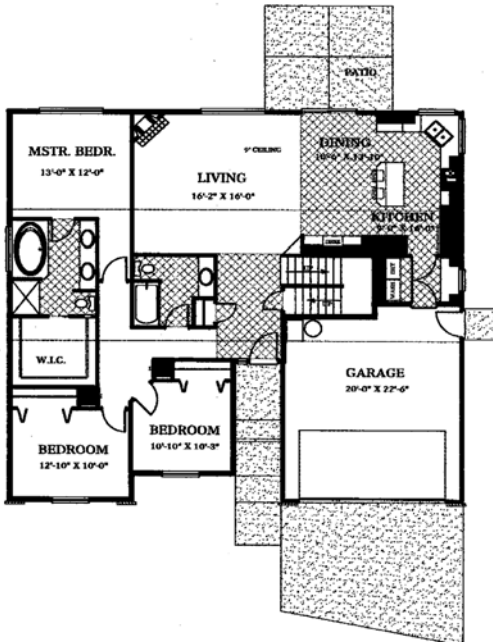

Margaret Broaddus • 503 871-2741
MargaretBroaddus@prurep.com
800 255-1909

CCB# 123159

Roth Estates — Dallas

- ◆ 3 Bedrooms
- ◆ 2 Bathrooms
- ◆ 9 Foot Ceilings

Similar To

2455 SF

Standard Features Include:

- ◆ Professional Series Appliances with Refrigerator
- ◆ Slab Granite Countertops in Kitchen and Baths
- ◆ Undercounter Kitchen Sink
- ◆ 42" Upper Cabinets with Choices of 4 colors
- ◆ Hardwood Floors
- ◆ Tile Floors in Bathrooms
- ◆ Gas Fireplace
- ◆ Craftsman-style Trim
- ◆ 92% Efficient Furnaces plus Air Conditioning
- ◆ Full Landscaping with Underground Sprinklers
- ◆ Backyard Fencing
- ◆ 8-Foot Garage Doors with Windows
- ◆ Exterior Brick Accents
- ◆ Room for RV