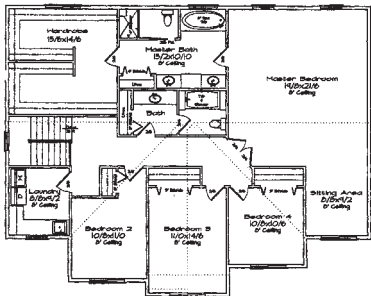

CCB# 123159

- ◆ 5 Bedrooms
- ◆ 2.5 Bathrooms
- ◆ Great Room Plan
- ◆ 9 Foot Ceilings

Roth Estates — Dallas

Similar To

3180 SF

Standard Features Include:

- ◆ Professional Series Appliances with Refrigerator
- ◆ Slab Granite Countertops in Kitchen and Baths
- ◆ Undercounter Kitchen Sink
- ◆ 42" Upper Cabinets with Choices of 4 colors
- ◆ Hardwood Floors
- ◆ Tile Floors in Bathrooms
- ◆ Gas Fireplace
- ◆ Craftsman-style Trim
- ◆ 92% Efficient Furnaces plus Air Conditioning
- ◆ Full Landscaping with Underground Sprinklers
- ◆ Backyard Fencing
- ◆ 8-Foot Garage Doors with Windows
- ◆ Exterior Brick Accents