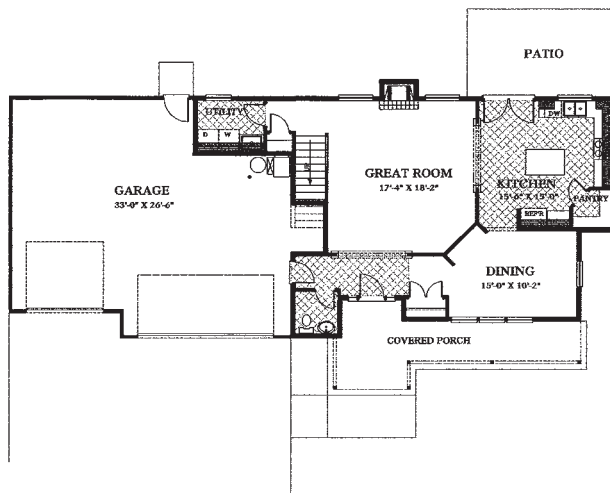

CCB# 123159

Roth Estates — Dallas

- ◆ 3 Bedrooms + Bonus Rm
- ◆ 2.5 Bathrooms
- ◆ Great Room Plan
- ◆ 9 Foot Ceilings

2403 SF

Standard Features Include:

- ◆ Professional Series Appliances with Refrigerator
- ◆ Slab Granite Countertops in Kitchen and Baths
- ◆ Undercounter Kitchen Sink
- ◆ 42" Upper Cabinets with Choices of 4 colors
- ◆ Hardwood Floors
- ◆ Tile Floors in Bathrooms
- ◆ Gas Fireplace
- ◆ Craftsman-style Trim
- ◆ 92% Efficient Furnaces plus Air Conditioning
- ◆ Full Landscaping with Underground Sprinklers
- ◆ Backyard Fencing
- ◆ 8-Foot Garage Doors with Windows
- ◆ Exterior Brick Accents