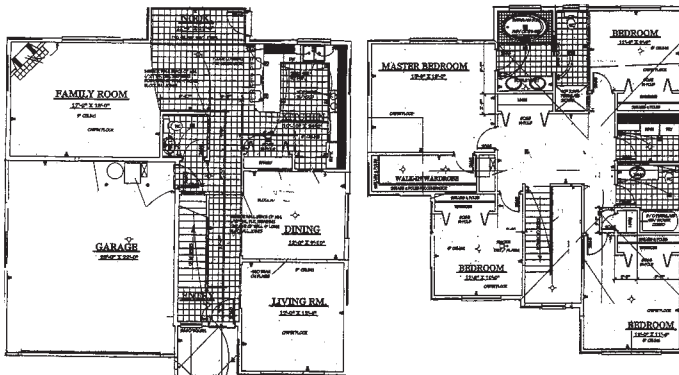

CCB# 123159

- ◆ 4 Bedrooms
- ◆ 2.5 Bathrooms
- ◆ 9 Foot Ceilings

Roth Estates — Dallas

Similar To

2330 SF

Standard Features Include:

- ◆ Professional Series Appliances with Refrigerator
- ◆ Slab Granite Countertops in Kitchen and Baths
- ◆ Undercounter Kitchen Sink
- ◆ 42" Upper Cabinets with Choices of 4 colors
- ◆ Hardwood Floors
- ◆ Tile Floors in Bathrooms
- ◆ Gas Fireplace
- ◆ Craftsman-style Trim
- ◆ 92% Efficient Furnaces plus Air Conditioning
- ◆ Full Landscaping with Underground Sprinklers
- ◆ Backyard Fencing
- ◆ 8-Foot Garage Doors with Windows
- ◆ Exterior Brick Accents