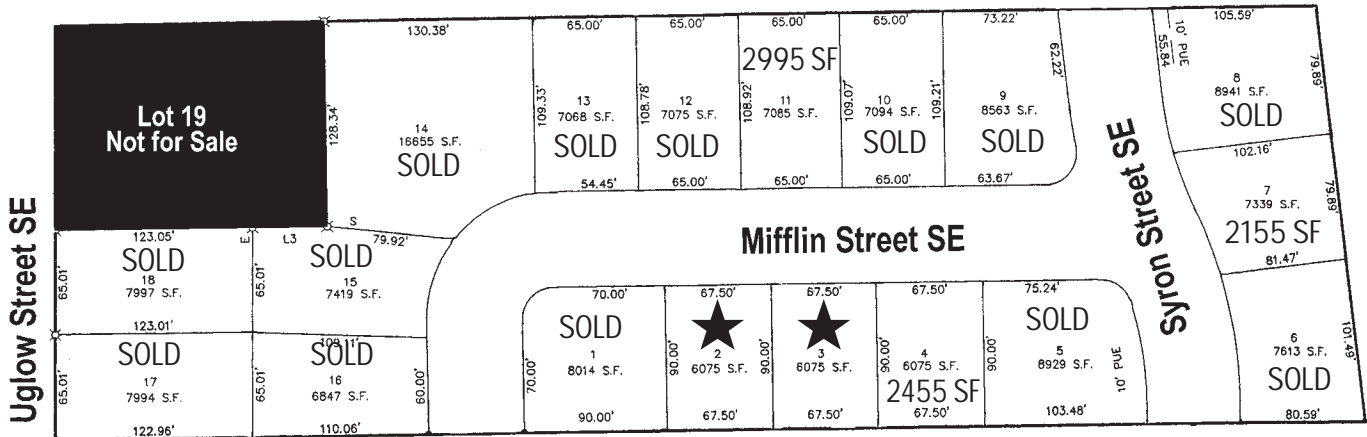

CCB# 123159

Roth Estates — Dallas

Experience Roth Estates — Starting at \$279,900
 18-Lot Development — 4 Models to Choose From
 Square Footage from 2455

★ — Lot Available (Choose from selected plans)

Lot	Address	SF	Price
1	544 SE Miffin	2085	SOLD
2	534 SE Miffin	Lot Available	
3	530 SE Miffin	Lot Available	
4	522 SE Miffin	2445	\$289,900
5	559 SE Miffin	2014	SOLD
6	558 SE Syron	2403	SOLD
7	540 SE Syron	2155	\$279,900
8	528 SE Syron	2014	SOLD
9	515 SE Miffin	3756	SOLD
10	527 SE Miffin	2754	SOLD
11	531 SE Miffin	2995	\$329,900
12	533 SE Miffin	3756	SOLD
13	545 SE Miffin	2995	SOLD
14	547 SE Miffin	2014 (3-Car)	SOLD
15	553 SE Miffin	2754	SOLD
16	557 SE Miffin	2995	SOLD
17	548 SE Uglow	2155	SOLD
18	532 SE Uglow	2014	SOLD