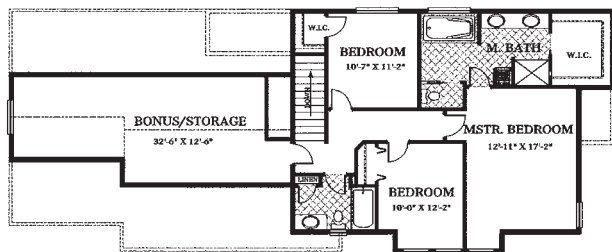

CCB# 123159

Roth Estates — Dallas

- ◆ 3 Bedrooms + Bonus Rm
- ◆ 2.5 Bathrooms
- ◆ Great Room Plan
- ◆ 9 Foot Ceilings

2403 SF

Standard Features Include:

- ◆ Professional Series Appliances with Refrigerator
- ◆ Slab Granite Countertops in Kitchen and Baths
- ◆ Undercounter Kitchen Sink
- ◆ 42" Upper Cabinets with Choices of 4 colors
- ◆ Hardwood Floors
- ◆ Tile Floors in Bathrooms
- ◆ Gas Fireplace
- ◆ Craftsman-style Trim
- ◆ 92% Efficient Furnaces plus Air Conditioning
- ◆ Full Landscaping with Underground Sprinklers
- ◆ Backyard Fencing
- ◆ 8-Foot Garage Doors with Windows
- ◆ Exterior Brick Accents