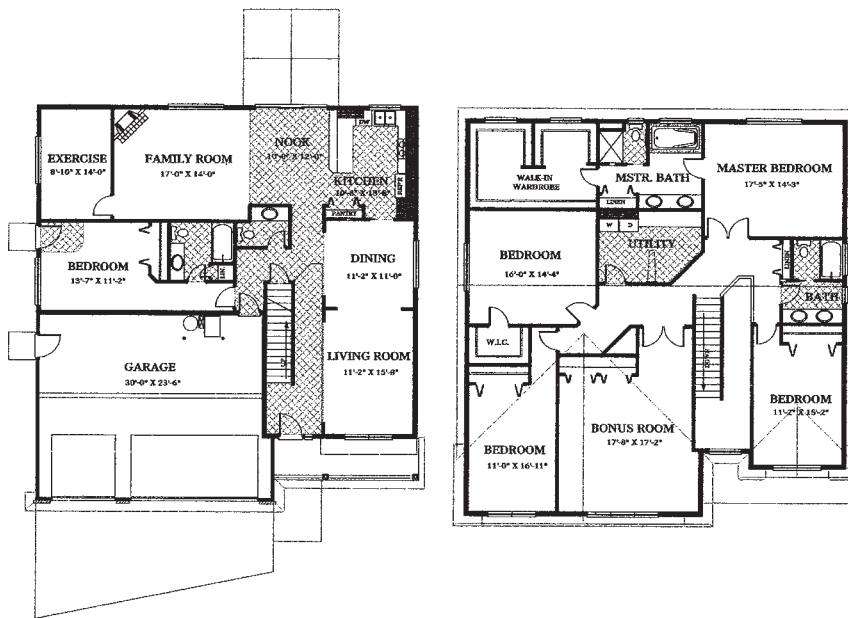

CCB# 123159

Roth Estates — Dallas

- ◆ 5 Bedrooms + Bonus Rm
- ◆ 3 Bathrooms
- ◆ Exercise Room
- ◆ 9 Foot Ceilings

3756 SF

Standard Features Include:

- ◆ Professional Series Appliances with Refrigerator
- ◆ Slab Granite Countertops in Kitchen and Baths
- ◆ Undercounter Kitchen Sink
- ◆ 42" Upper Cabinets with Choices of 4 colors
- ◆ Hardwood Floors
- ◆ Tile Floors in Bathrooms
- ◆ Gas Fireplace