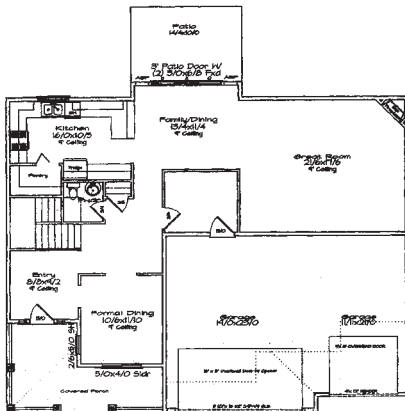

CCB# 123159

- ◆ 5 Bedrooms
- ◆ 2.5 Bathrooms
- ◆ Great Room Plan
- ◆ 9 Foot Ceilings

Roth Estates — Dallas

Similar To

3180 SF

Standard Features Include:

- ◆ Professional Series Appliances with Refrigerator
- ◆ Slab Granite Countertops in Kitchen and Baths
- ◆ Undercounter Kitchen Sink
- ◆ 42" Upper Cabinets with Choices of 4 colors
- ◆ Hardwood Floors
- ◆ Tile Floors in Bathrooms
- ◆ Gas Fireplace
- ◆ Craftsman-style Trim
- ◆ 92% Efficient Furnaces plus Air Conditioning
- ◆ Full Landscaping with Underground Sprinklers
- ◆ Backyard Fencing
- ◆ 8-Foot Garage Doors with Windows
- ◆ Exterior Brick Accents