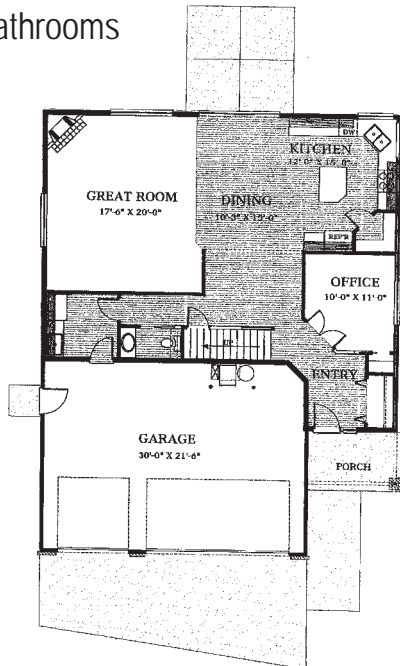

CCB# 123159

- 4 Bedrooms + Office
- 2.5 Bathrooms

Roth Estates — Dallas

Similar To

2858 SF

Standard Features Include:

- Professional Series Appliances with Refrigerator
- Slab Granite Countertops in Kitchen and Baths
- Undercounter Kitchen Sink
- 42" Upper Cabinets with Choices of 4 colors
- Hardwood Floors
- Tile Floors in Bathrooms
- Gas Fireplace
- Craftsman-style Trim
- 92% Efficient Furnaces plus Air Conditioning
- Full Landscaping with Underground Sprinklers
- Backyard Fencing
- 8-Foot Garage Doors with Windows
- Exterior Brick Accents

Margaret Broaddus • 503 871-2741

MargaretBroaddus@prurep.com

800 255-1909

Prudential

**Real Estate
Professionals**

© 2008. An independently owned and operated member of Prudential Real Estate Affiliates, Inc.

Prudential is a registered service mark of The Prudential Insurance Company of America. Equal Housing Opportunity. Oregon Real Estate Licensee(s) Information is deemed reliable but not guaranteed.

Prices, Specs and Plans Subject to Change
Without Notice Contact agent for details.