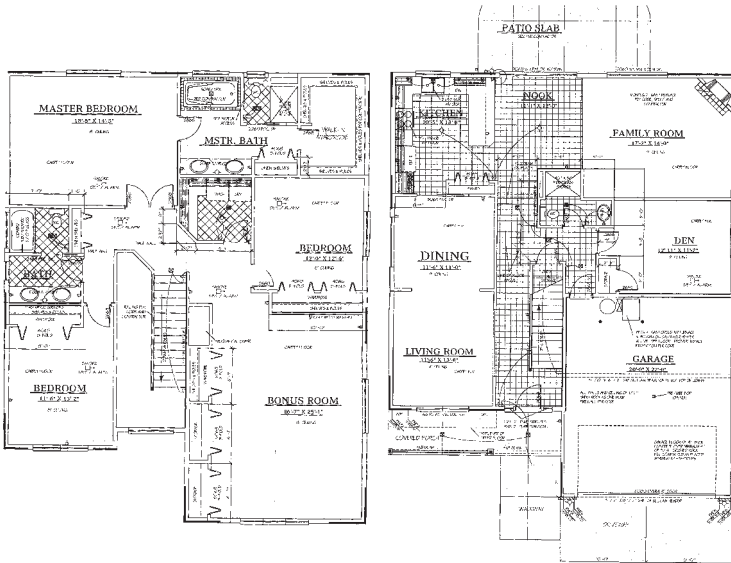

CCB# 123159

- ◆ 5 Bedrooms
- ◆ 3 Bathrooms
- ◆ 9 Foot Ceilings

Roth Estates — Dallas

2 Models - 2995 SF & 3066 SF

Standard Features Include:

- ◆ Professional Series Appliances with Refrigerator
- ◆ Slab Granite Countertops in Kitchen and Baths
- ◆ Undercounter Kitchen Sink
- ◆ 42" Upper Cabinets with Choices of 4 colors
- ◆ Hardwood Floors
- ◆ Tile Floors in Bathrooms
- ◆ Gas Fireplace
- ◆ Craftsman-style Trim
- ◆ 92% Efficient Furnaces plus Air Conditioning
- ◆ Full Landscaping with Underground Sprinklers
- ◆ Backyard Fencing
- ◆ 8-Foot Garage Doors with Windows
- ◆ Exterior Brick Accents