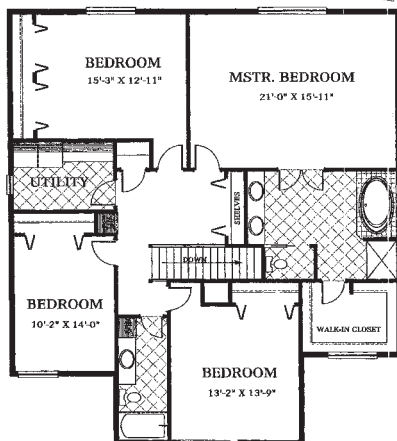

CCB# 123159

- 4 Bedrooms + Office
- 2.5 Bathrooms

Roth Estates — Dallas

Similar To

2858 SF

Standard Features Include:

- Professional Series Appliances with Refrigerator
- Slab Granite Countertops in Kitchen and Baths
- Undercounter Kitchen Sink
- 42" Upper Cabinets with Choices of 4 colors
- Hardwood Floors
- Tile Floors in Bathrooms
- Gas Fireplace
- Craftsman-style Trim
- 92% Efficient Furnaces plus Air Conditioning
- Full Landscaping with Underground Sprinklers
- Backyard Fencing
- 8-Foot Garage Doors with Windows
- Exterior Brick Accents

Margaret Broaddus • 503 871-2741

MargaretBroaddus@prurep.com

800 255-1909

Prudential

**Real Estate
Professionals**

© 2008. An independently owned and operated member of Prudential Real Estate Affiliates, Inc.

Prudential is a registered service mark of The Prudential Insurance Company of America. Equal Housing Opportunity. Oregon Real Estate Licensee(s) Information is deemed reliable but not guaranteed.

Prices, Specs and Plans Subject to Change
Without Notice Contact agent for details.